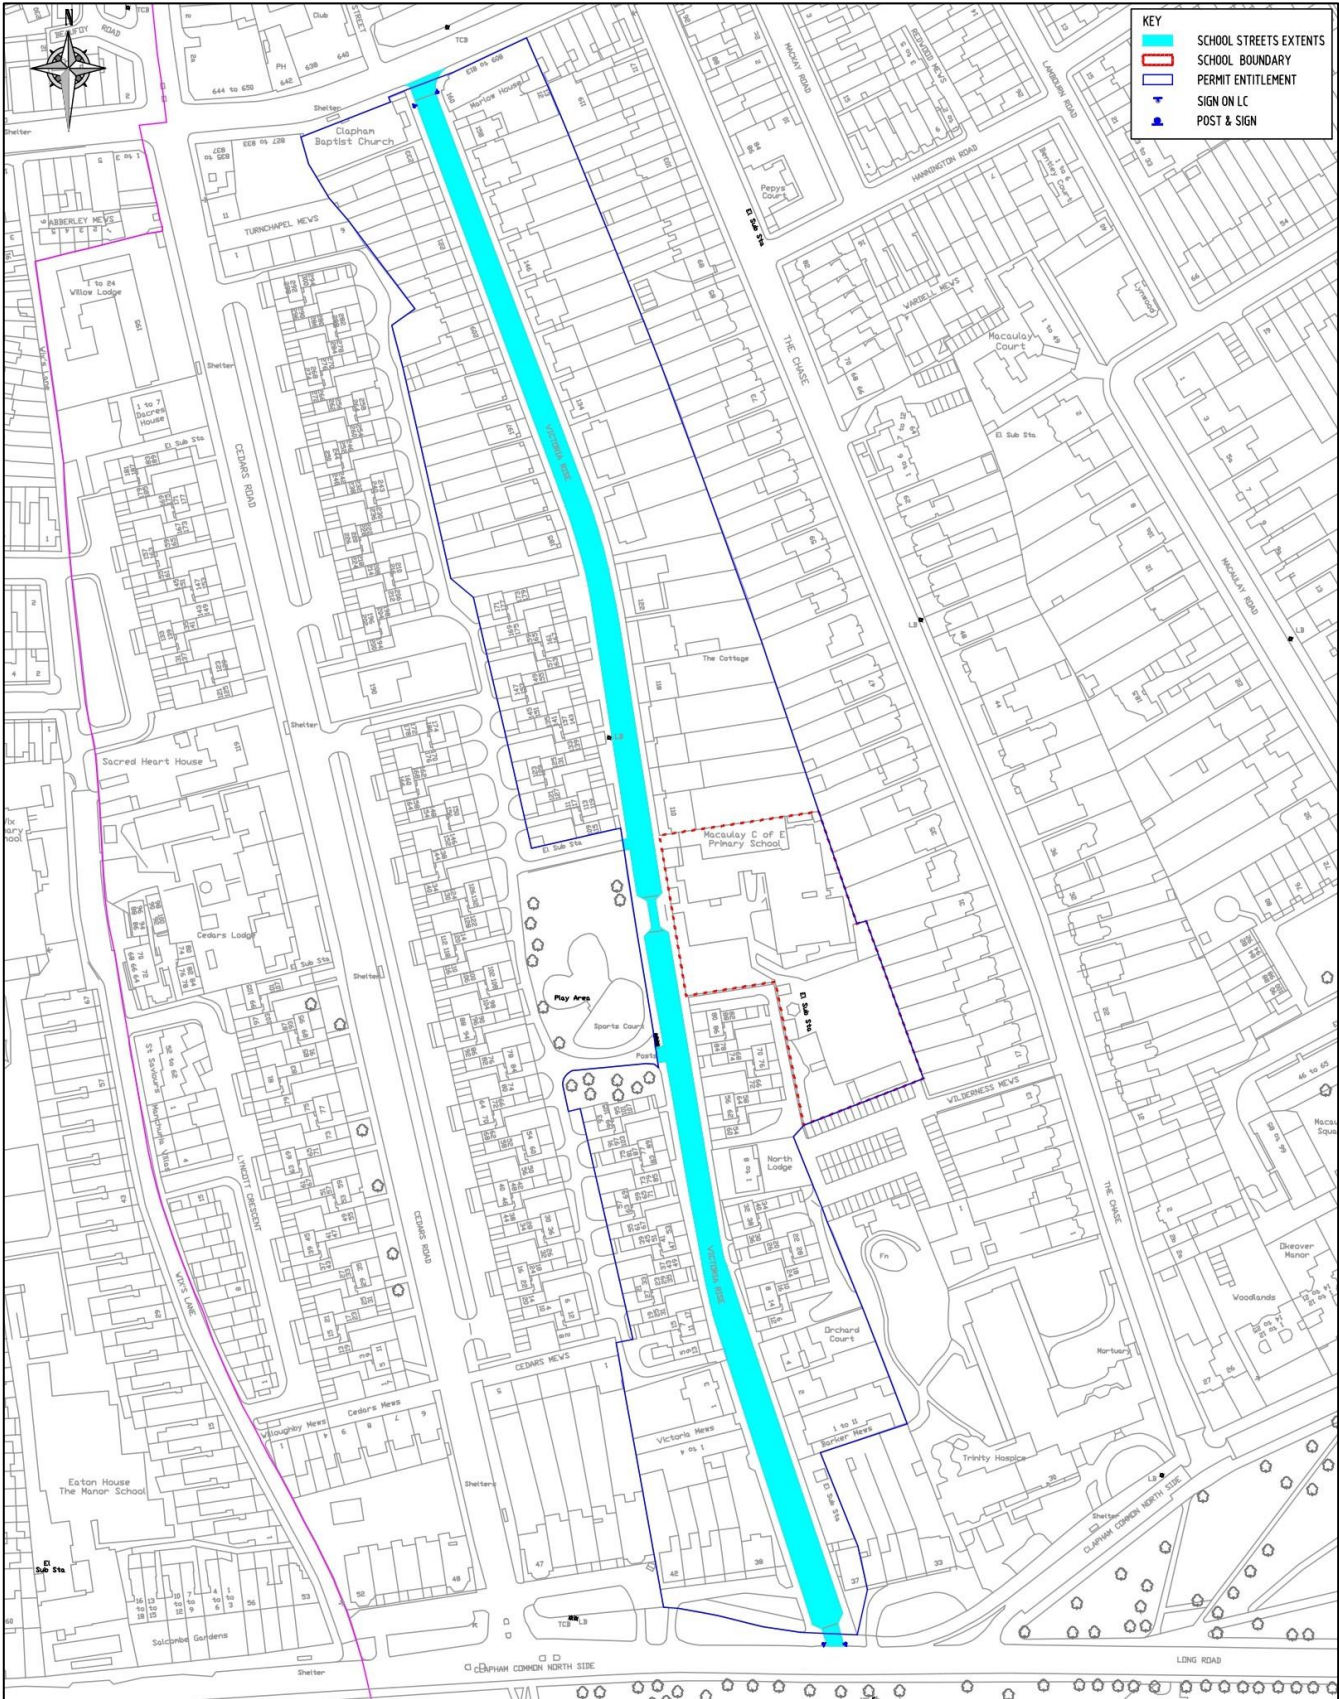

London Borough of Lambeth
Lambeth Town Hall
Brixton Hill
London SW2 1RW

Telephone: 020 7926 9000
lambeth.gov.uk